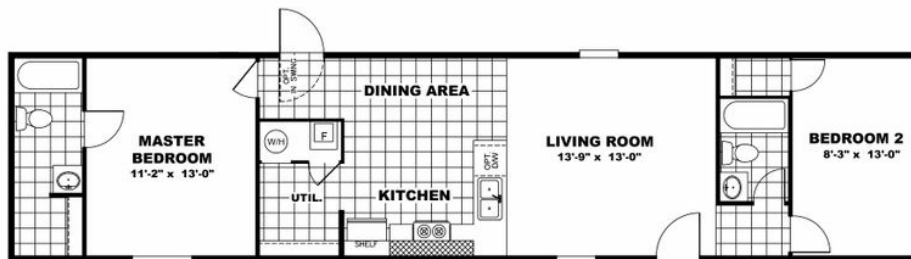

**DELIGHT** Model number: 47TRS14602AH20**2 beds • 2 baths • 840 sq.ft. • 14' width • 60' depth**

Our home building facilities invest in continuous product and process improvements. Plans, dimensions, features, materials, specifications and availability are subject to change without notice or obligation. Renderings and floor plans are representative likenesses of our homes and may differ from the actual homes. We invite you to tour a Home Center near you and inspect the highest value in quality housing available or call (601) 932-5017 to speak with a Home Consultant. Copyright 2017, CMH. All rights reserved.

<https://www.freedomofpearlms.com>

FREEDOM HOMES-PEARL

2250 HWY 80 EAST
PEARL, MS 39208

Monday - Thursday: 9am to 6pm
Friday: 9am to 6pm
Saturday: 9am to 5pm
Sunday: Closed

(601) 932-5017

**DELIGHT** Model number: 47TRS14602AH20**2 beds • 2 baths • 840 sq.ft. • 14' width • 60' depth**