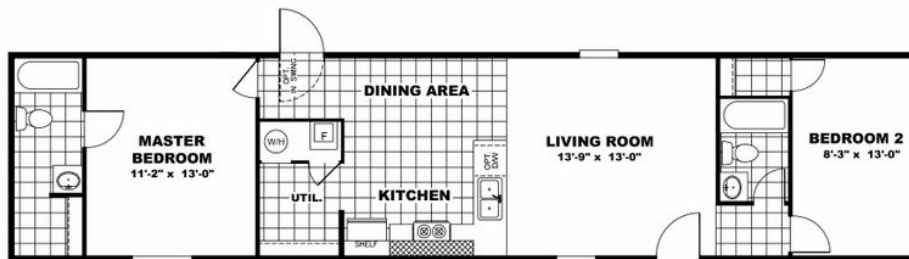

**DELIGHT** Model number: 47TRS14602AH19**2 beds • 2 baths • 840 sq.ft. • 14' width • 60' depth**

Our home building facilities invest in continuous product and process improvements. Plans, dimensions, features, materials, specifications and availability are subject to change without notice or obligation. Renderings and floor plans are representative likenesses of our homes and may differ from the actual homes. We invite you to tour a Home Center near you and inspect the highest value in quality housing available or call (601) 932-5017 to speak with a Home Consultant. Copyright 2017, CMH. All rights reserved.

<https://www.freedomofpearlms.com>

FREEDOM HOMES-PEARL**2250 HWY 80 EAST
PEARL, MS 39208****Monday - Thursday: 9am to 6pm
Friday: 9am to 6pm
Saturday: 9am to 5pm
Sunday: Closed****(601) 932-5017**

**DELIGHT** Model number: 47TRS14602AH19**2 beds • 2 baths • 840 sq.ft. • 14' width • 60' depth**