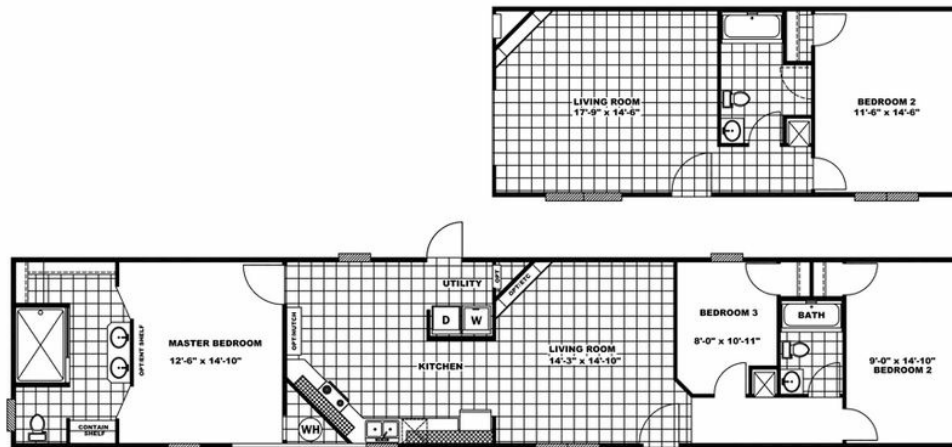

## THE A.T.S Model number: 46SHR16763AH18

**3 beds • 2 baths • 1216 sq.ft. • 16' width • 76' depth**

Our home building facilities invest in continuous product and process improvements. Plans, dimensions, features, materials, specifications and availability are subject to change without notice or obligation. Renderings and floor plans are representative likenesses of our homes and may differ from the actual homes. We invite you to tour a Home Center near you and inspect the highest value in quality housing available or call (601) 932-5017 to speak with a Home Consultant. Copyright 2017, CMH. All rights reserved.