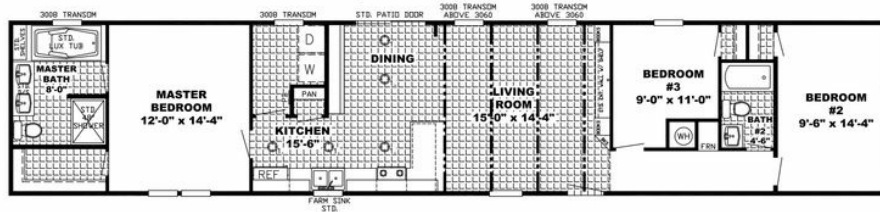

## THE ANNIVERSARY ANN16763A

Model number: 41ANN16763AH19

**3 beds • 2 baths • 1216 sq.ft. • 16' width • 76' depth**

Our home building facilities invest in continuous product and process improvements. Plans, dimensions, features, materials, specifications and availability are subject to change without notice or obligation. Renderings and floor plans are representative likenesses of our homes and may differ from the actual homes. We invite you to tour a Home Center near you and inspect the highest value in quality housing available or call (601) 932-5017 to speak with a Home Consultant. Copyright 2017, CMH. All rights reserved.