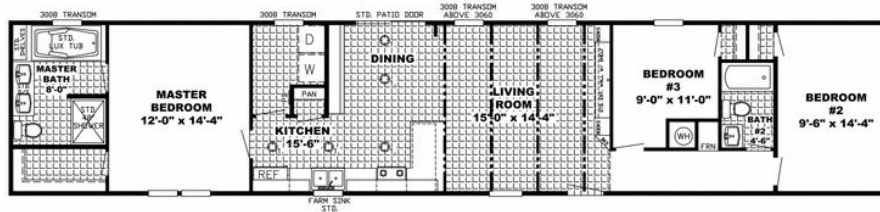

## THE ANNIVERSARY ANN16763A Model number: 41ANN16763AH19

**3 beds • 2 baths • 1216 sq.ft. • 16' width • 76' depth**

Our home building facilities invest in continuous product and process improvements. Plans, dimensions, features, materials, specifications and availability are subject to change without notice or obligation. Renderings and floor plans are representative likenesses of our homes and may differ from the actual homes. We invite you to tour a Home Center near you and inspect the highest value in quality housing available or call (601) 932-5017 to speak with a Home Consultant. Copyright 2017, CMH. All rights reserved.