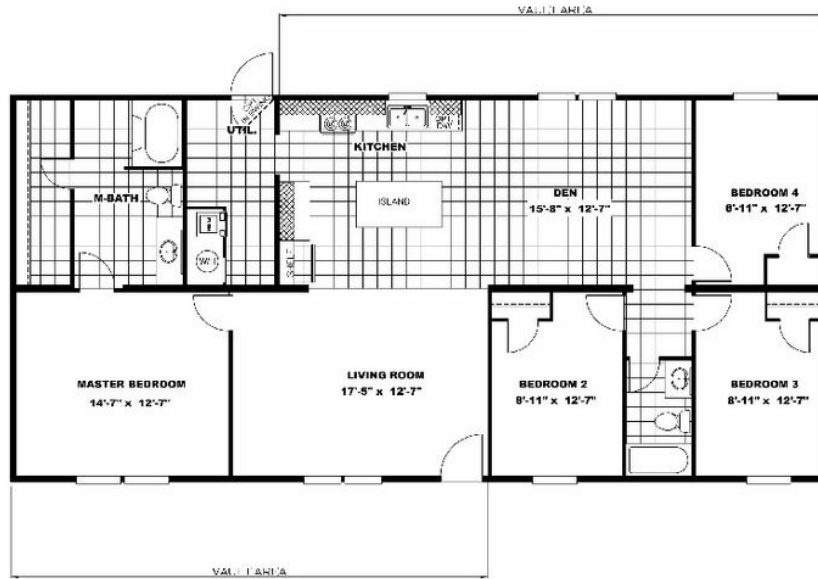

MARVEL Model number:

4 beds • 2 baths • 1475 sq.ft. • 28' width • 56' depth

Our home building facilities invest in continuous product and process improvements. Plans, dimensions, features, materials, specifications and availability are subject to change without notice or obligation. Renderings and floor plans are representative likenesses of our homes and may differ from the actual homes. We invite you to tour a Home Center near you and inspect the highest value in quality housing available or call (601) 932-5017 to speak with a Home Consultant. Copyright 2017, CMH. All rights reserved.

<https://www.freedomofpearlms.com>

FREEDOM HOMES-PEARL

2250 HWY 80 EAST
PEARL, MS 39208

Monday - Thursday: 9am - 7pm
Friday: 9am - 6pm
Saturday: 9am - 5pm
Sunday: Closed

(601) 932-5017