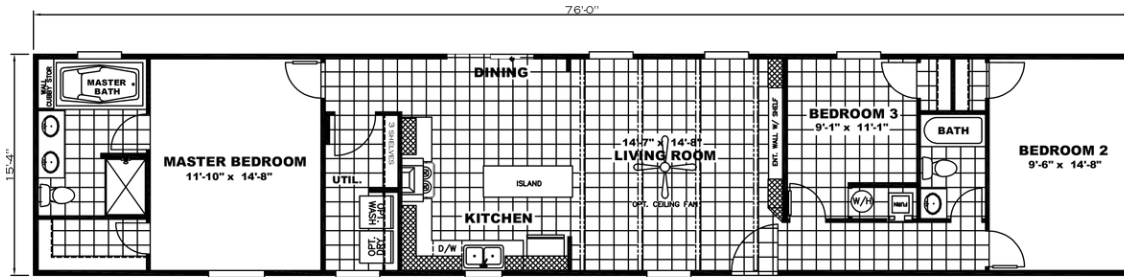

ANNIVERSARY ISLANDER

ANNIVERSARY ISLANDER Model number: 37ANN16763IH19

3 beds • 2 baths • 1216 sq.ft. • 16' width • 76' depth

Our home building facilities invest in continuous product and process improvements. Plans, dimensions, features, materials, specifications and availability are subject to change without notice or obligation. Renderings and floor plans are representative likenesses of our homes and may differ from the actual homes. We invite you to tour a Home Center near you and inspect the highest value in quality housing available or call (601) 932-5017 to speak with a Home Consultant. Copyright 2017, CMH. All rights reserved.