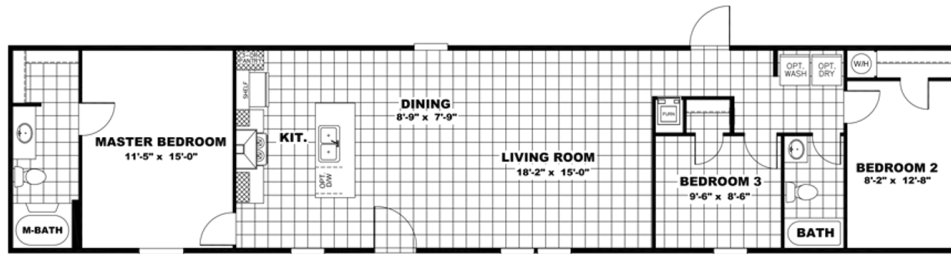

THE BREEZE

THE BREEZE Model number: 37SSP16723AH19

3 beds • 2 baths • 1152 sq.ft. • 16' width • 72' depth

Our home building facilities invest in continuous product and process improvements. Plans, dimensions, features, materials, specifications and availability are subject to change without notice or obligation. Renderings and floor plans are representative likenesses of our homes and may differ from the actual homes. We invite you to tour a Home Center near you and inspect the highest value in quality housing available or call (601) 932-5017 to speak with a Home Consultant. Copyright 2017, CMH. All rights reserved.