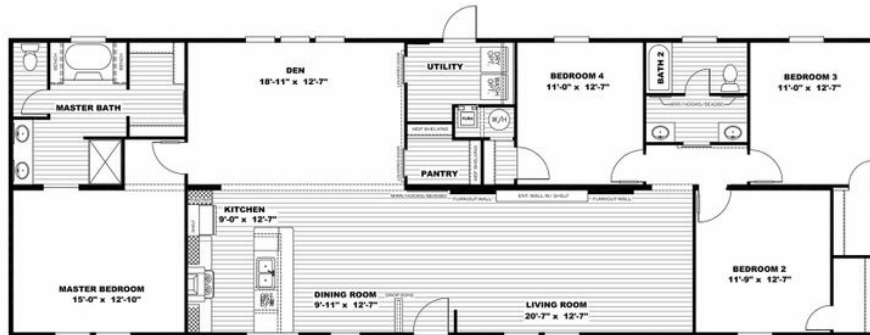

THE BREEZE II

THE BREEZE II Model number: 37SSP28764AH19

4 beds • 2 baths • 2128 sq.ft. • 28' width • 76' depth

Our home building facilities invest in continuous product and process improvements. Plans, dimensions, features, materials, specifications and availability are subject to change without notice or obligation. Renderings and floor plans are representative likenesses of our homes and may differ from the actual homes. We invite you to tour a Home Center near you and inspect the highest value in quality housing available or call (601) 932-5017 to speak with a Home Consultant. Copyright 2017, CMH. All rights reserved.

<https://www.freedomofpearlms.com>

FREEDOM HOMES-PEARL

2250 HWY 80 EAST
PEARL, MS 39208

Monday - Thursday: 9am to 6pm
Friday: 9am to 6pm
Saturday: 9am to 5pm
Sunday: Closed

(601) 932-5017