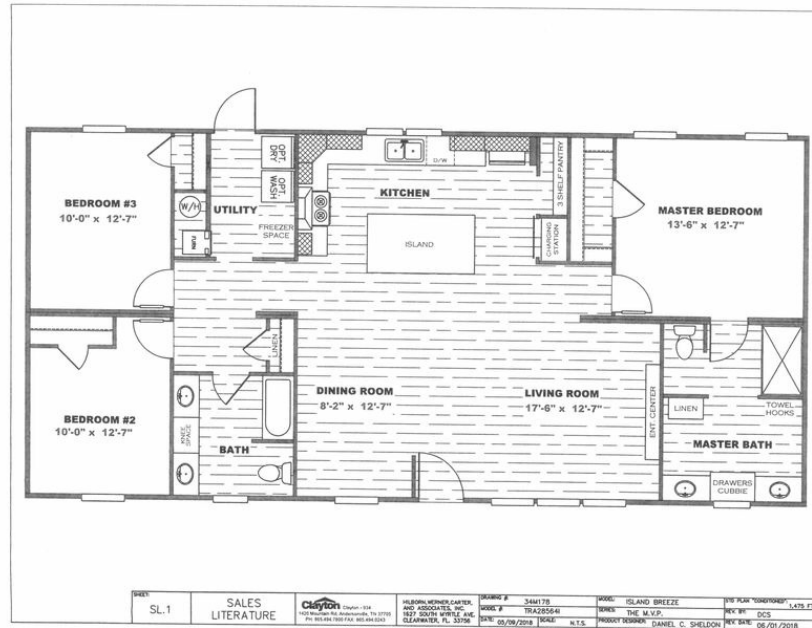

37FAC28563BH18

37FAC28563BH18 Model number: 37FAC28563BH18

3 beds • 2 baths • 1568 sq.ft. • 28' width • 56' depth

Our home building facilities invest in continuous product and process improvements. Plans, dimensions, features, materials, specifications and availability are subject to change without notice or obligation. Renderings and floor plans are representative likenesses of our homes and may differ from the actual homes. We invite you to tour a Home Center near you and inspect the highest value in quality housing available or call (601) 932-5017 to speak with a Home Consultant. Copyright 2017, CMH. All rights reserved.

<https://www.freedomofpearlms.com>

FREEDOM HOMES-PEARL

2250 HWY 80 EAST
PEARL, MS 39208

Monday - Thursday: 9am to 6pm
Friday: 9am to 6pm
Saturday: 9am to 5pm
Sunday: Closed

(601) 932-5017

37FAC28563BH18

37FAC28563BH18 Model number: 37FAC28563BH18
3 beds • 2 baths • 1568 sq.ft. • 28' width • 56' depth