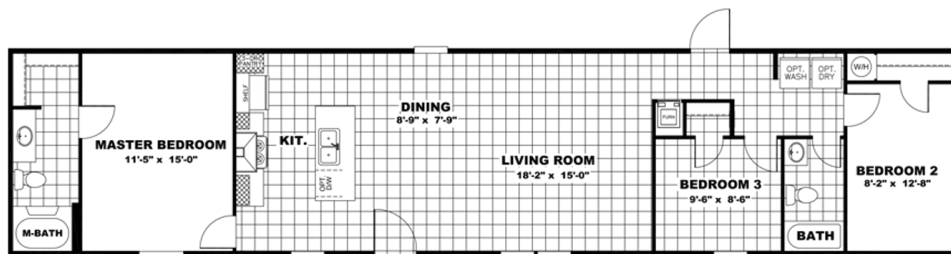

## THE BREEZE Model number: 37SSP16723AH18

3 beds • 2 baths • 1152 sq.ft. • 16' width • 72' depth

Our home building facilities invest in continuous product and process improvements. Plans, dimensions, features, materials, specifications and availability are subject to change without notice or obligation. Renderings and floor plans are representative likenesses of our homes and may differ from the actual homes. We invite you to tour a Home Center near you and inspect the highest value in quality housing available or call (601) 932-5017 to speak with a Home Consultant. Copyright 2017, CMH. All rights reserved.