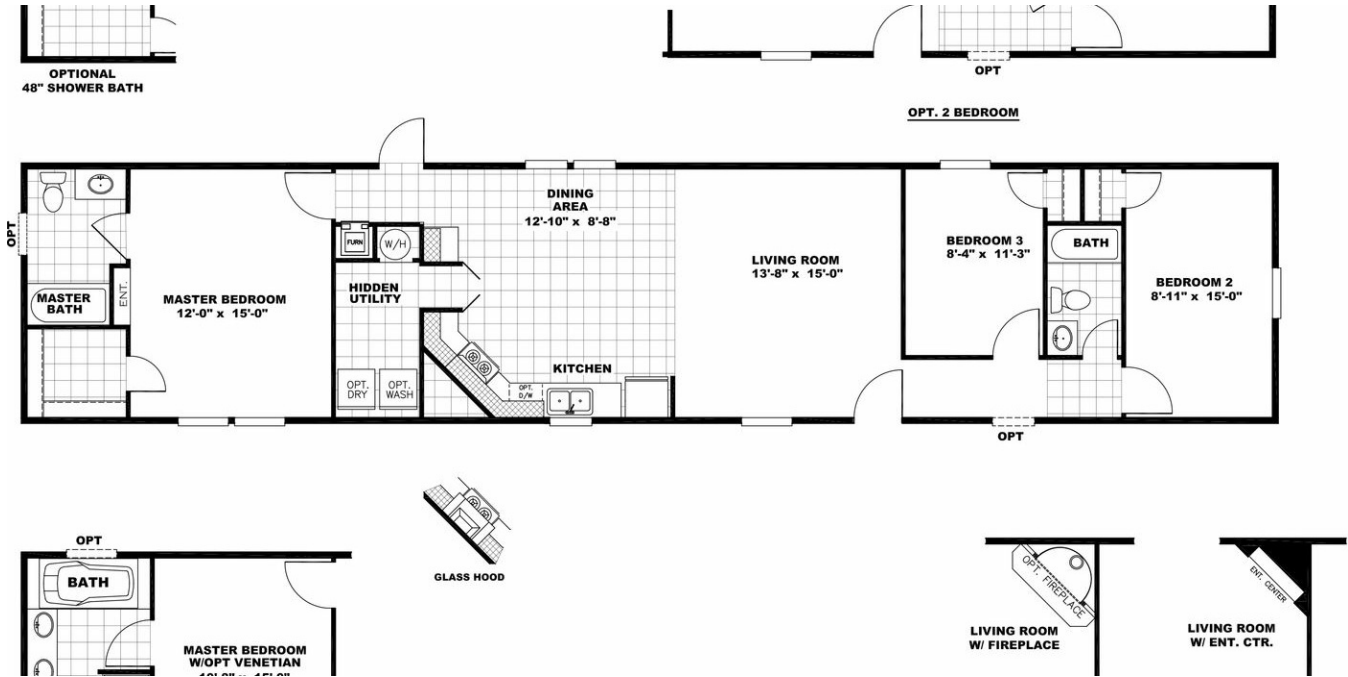

## VISION EXTREME 16763C

Model number: 22VRX16763CH17

3 beds • 2 baths • 1216 sq.ft. • 16' width • 76' depth

Our home building facilities invest in continuous product and process improvements. Plans, dimensions, features, materials, specifications and availability are subject to change without notice or obligation. Renderings and floor plans are representative likenesses of our homes and may differ from the actual homes. We invite you to tour a Home Center near you and inspect the highest value in quality housing available or call (601) 932-5017 to speak with a Home Consultant. Copyright 2017, CMH. All rights reserved.