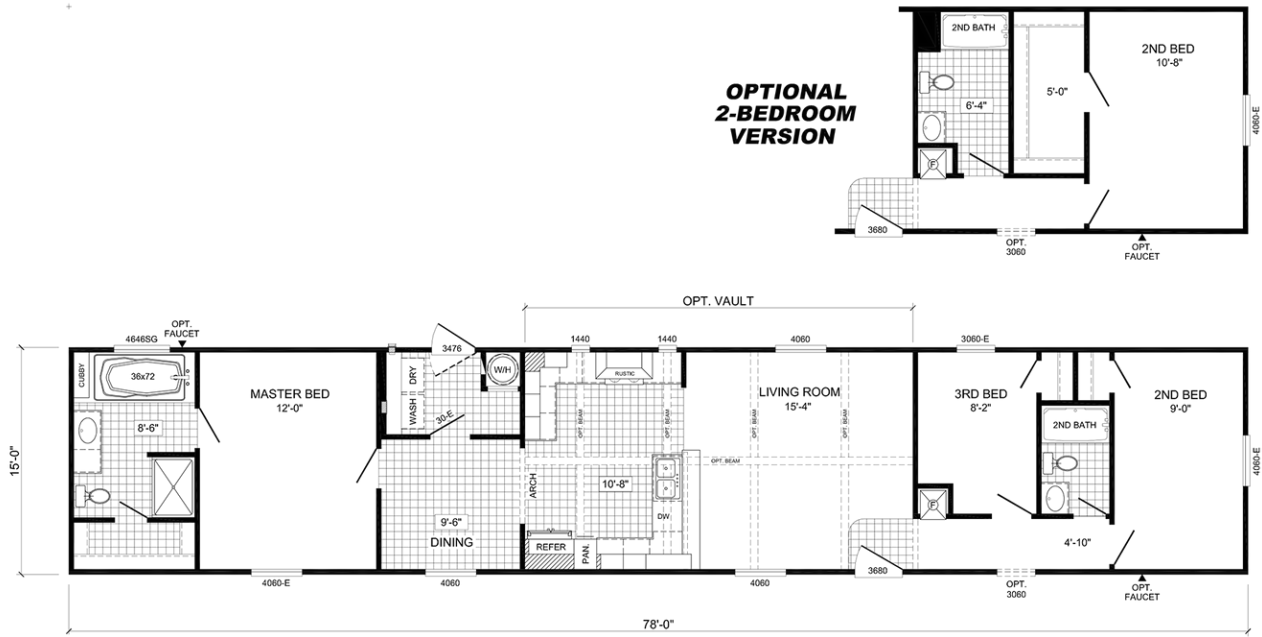

# THE AVERETT

**THE AVERETT** Model number: 74DYN16783CH18  
**3 beds • 2 baths • 1248 sq.ft. • 16' width • 78' depth**

Our home building facilities invest in continuous product and process improvements. Plans, dimensions, features, materials, specifications and availability are subject to change without notice or obligation. Renderings and floor plans are representative likenesses of our homes and may differ from the actual homes. We invite you to tour a Home Center near you and inspect the highest value in quality housing available or call (601) 932-5017 to speak with a Home Consultant. Copyright 2017, CMH. All rights reserved.

## FREEDOM HOMES-PEARL

2250 HWY 80 EAST  
PEARL, MS 39208

Monday - Thursday: 9am - 7pm  
Friday: 9am - 6pm  
Saturday: 9am - 5pm  
Sunday: Closed

(601) 932-5017

**THE AVERETT** Model number: 74DYN16783CH18  
**3 beds • 2 baths • 1248 sq.ft. • 16' width • 78' depth**